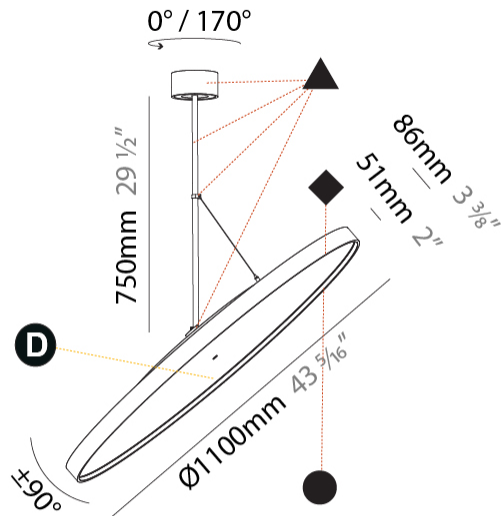

GENERAL

Series: Sign Diva Flex
Subseries: Sign Diva Flex Korona
Brand: Prolicht
Division: Architectural
Mounting Type: Suspension
Mounting Location: Ceiling
Subcategory: Pendant

PHYSICAL

Diameter (mm): 1100
Diameter (in): 43 ⁵/₁₆
Height (mm): 870
Height (in): 34 ¹/₄
Light Distribution: Adjustable / Direct
Weight (kg): 15.3
Weight (lbs): 33.66
Diffuser: PMMA - Opal / Micro-Prism / Sparkling Secret / Vintage Industrial
Fixture Finish: SSR / BKV / CWI / CRY / HAB / UFT / ITA / RUA / FTG / MYG / LOD / PUS / FRO / FUP / KIA / POP / BLS / SPG / MEY / GOH / GUM / CHC / COM / ABZ / JAG / OBR / MOS / ROR
Fixture Material: Extruded Aluminum / Steel

ELECTRICAL

Lamp Type: LED (Zhaga Standard)
Input Wattage (W): 145
Total Output Wattage (W): 135
Dimming: Tri-Mode (Non-Dimming and Phase Dimming (120Vac only) and 0-10V Dimming)
Driver Included: Yes
Driver Location: Integrated
Driver Type: Constant Current - Universal
Driver Class: Class 2
Input Voltage (V): 120 - 277
Constant Current (MA): 600

LED

Color Temperature (°K): 2700 / 3000 / 3500 / 4000
Max. Delivered Lumen (lm): 16002 / 17172 / 19937 / 20344
Nominal Lumen (lm): 18992 / 20305 / 23575 / 24056
CRI: >90 CRI
Lamp Life (hrs): 50000

OPTICAL

Adjustability: Rotational 170°; Tilt 90°

RATINGS AND CERTIFICATIONS

Certified By: Certified for North American Standards
IP rating: IP20