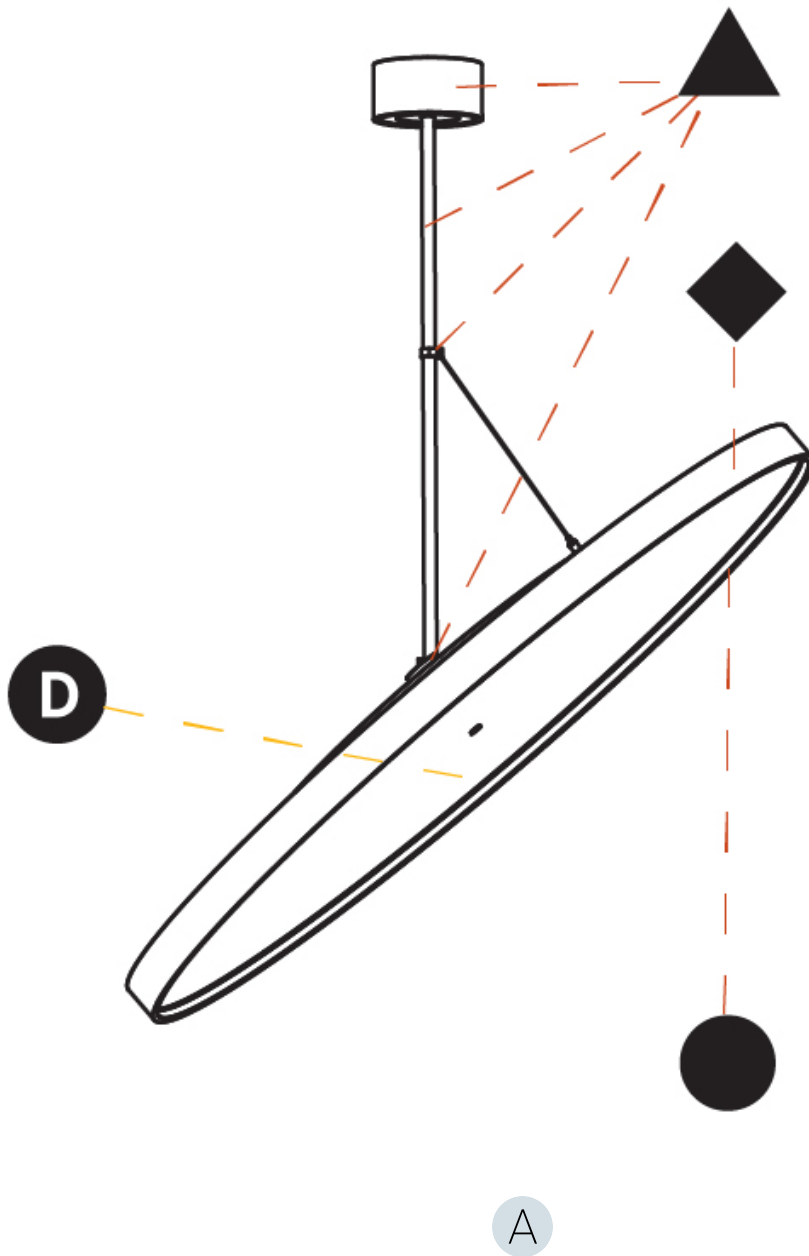

SIGN DIVA FLEX KORONA SUSPENSION

A30869-

PROJECT

TYPE

SPECIFIER

QUANTITY

DATE