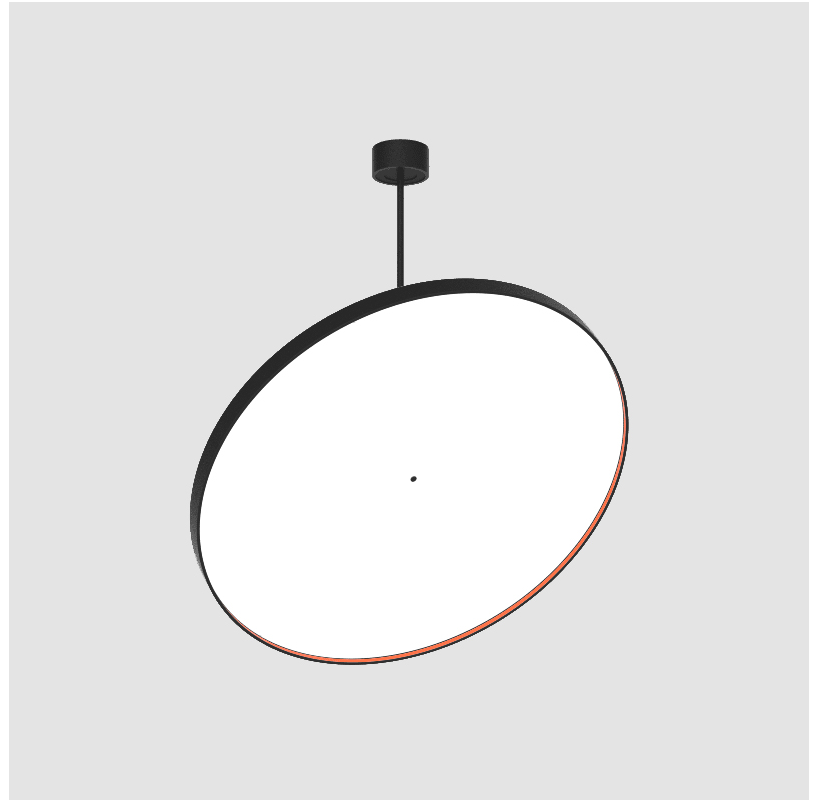

GENERAL

Series: Sign Diva Flex
Subseries: Sign Diva Flex Korona
Brand: Prolicht
Division: Architectural
Mounting Type: Suspension
Mounting Location: Ceiling
Subcategory: Pendant

PHYSICAL

Diameter (mm): 1100
Diameter (in): 43 ⁵/₁₆
Height (mm): 870
Height (in): 34 ¹/₄
Light Distribution: Adjustable / Direct
Weight (kg): 15.3
Weight (lbs): 33.66
Diffuser: PMMA - Opal / Micro-Prism / Sparkling Secret / Vintage Industrial
Fixture Finish: SSR / BKV / CWI / CRY / HAB / UFT / ITA / RUA / FTG / MYG / LOD / PUS / FRO / FUP / KIA / POP / BLS / SPG / MEY / GOH / GUM / CHC / COM / ABZ / JAG / OBR / MOS / ROR
Fixture Material: Extruded Aluminum / Steel

ELECTRICAL

Lamp Type: LED (Zhaga Standard)
Input Wattage (W): 145
Total Output Wattage (W): 135
Dimming: Tri-Mode (Non-Dimming and Phase Dimming (120Vac only) and 0-10V Dimming)
Driver Included: Yes
Driver Location: Integrated
Driver Type: Constant Current - Universal
Driver Class: Class 2
Input Voltage (V): 120 - 277
Constant Current (MA): 600

LED

Color Temperature (°K): 2700 / 3000 / 3500 / 4000
Max. Delivered Lumen (lm): 16002 / 17172 / 19937 / 20344
Nominal Lumen (lm): 18992 / 20305 / 23575 / 24056
CRI: >90 CRI
Lamp Life (hrs): 50000

OPTICAL

Adjustability: Rotational 170°; Tilt 90°

RATINGS AND CERTIFICATIONS

Certified By: Certified for North American Standards
IP rating: IP20